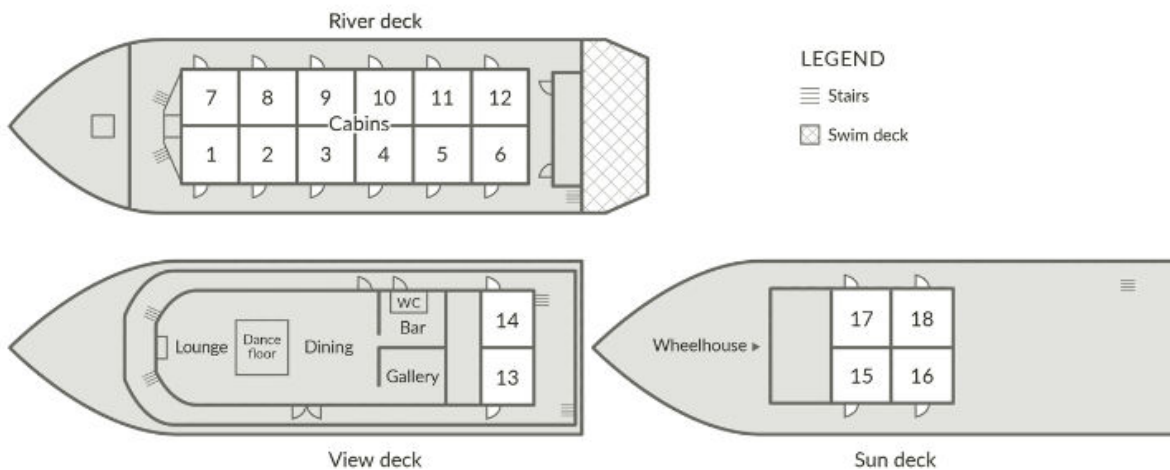

Proud Mary Vessel

River View Room Layout

The Proud Mary boasts 18 spacious ensuite riverview cabins. With only one room type, each cabin has:

- Twin or double beds
- Individually controlled air conditioning units
- Private ensuite
- Tea/coffee making facilities
- Hair dryers

All the cabins are serviced twice daily free of charge & open onto balcony areas offering you spectacular sceneries.

Proud Mary Vessel Layout

The Proud Mary has 3 deck levels namely the River Deck, View Deck & Sun Deck. It boasts 18 spacious river-view cabins, each with a twin or double bed configuration.