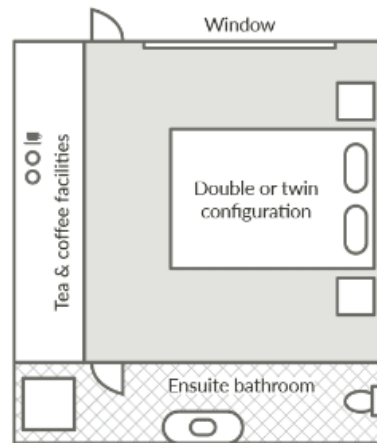

Proud Mary Vessel

River View Room Layout

The Proud Mary boasts 18 spacious ensuite riverview cabins. With only one room type, each cabin has:

- Twin or double beds
- Individually controlled air conditioning units
- Private ensuite
- Tea/coffee making facilities
- Hair dryers

All the cabins are serviced twice daily free of charge & open onto balcony areas offering you spectacular sceneries.

Proud Mary Vessel Layout

The Proud Mary has 3 deck levels namely the River Deck, View Deck & Sun Deck. It boasts 18 spacious river-view cabins, each with a twin or double bed configuration.