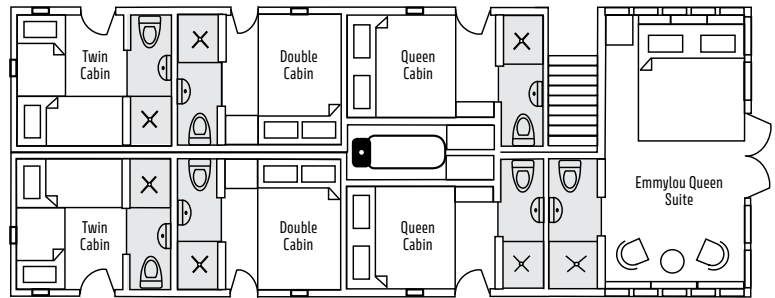

CABINS

DELUXE CABINS WITH PRIVATE ENSUITES

Welcome to your home aboard Paddlesteamer Emmylou. We invite you to relax in a warm inviting atmosphere of mid 1800's riverboat charm without sacrificing modern conveniences. Emmylou features contemporary deluxe cabins with fine linens and plush new bedding which will ensure you are well rested to fully enjoy your time aboard with us. Complimentary Wifi is available throughout the boat.

MAIN DECK

UPPER DECK

MAIN DECK CABIN

This private Queen Cabin boasts a plush queen bed and private ensuite. The cabin is conveniently situated on the Main Deck with close proximity to the dining Saloon.

UPPER DECK CABINS

Guests enjoying Upper Deck Cabins can choose from Queen, Double & Twin Single Cabins all with private ensuites, with doors opening to the outside affording neighbouring guests the unique opportunity to enjoy a social atmosphere, swapping stories and forming lasting friendships with fellow travellers.

EMMYLOU SUITE

The boats premier accommodation and most spacious. This elegant suite provides a warm ambiance located on the Upper Deck at the front of the boat with French Door opening to the deck. Featuring a seating area, ensuite and plush queen bedding guests can relax with a drink and watch the river banks of the Upper Murray drift by.