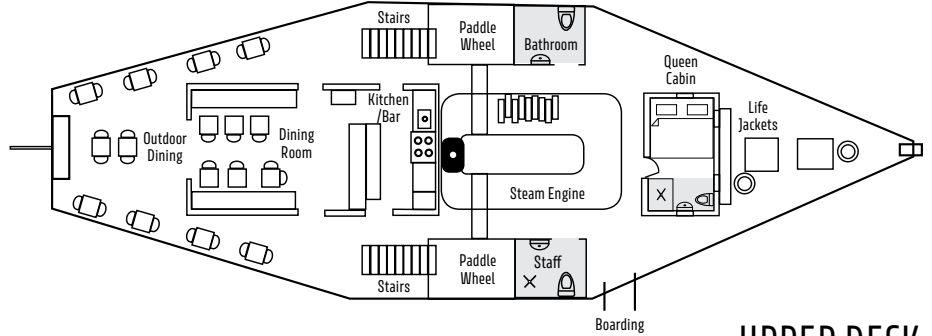

CABINS

DELUXE CABINS WITH PRIVATE ENSUITES

Welcome to your home aboard Paddlesteamer Emmylou. We invite you to relax in a warm inviting atmosphere of mid 1800's riverboat charm without sacrificing modern conveniences. Emmylou features contemporary deluxe cabins with fine linens and plush new bedding which will ensure you are well rested to fully enjoy your time aboard with us. Complimentary Wifi is available throughout the boat.

MAIN DECK

UPPER DECK

MAIN DECK CABIN

This private Queen Cabin boasts a plush queen bed and private ensuite. The cabin is conveniently situated on the Main Deck with close proximity to the dining Saloon.

UPPER DECK CABINS

Guests enjoying Upper Deck Cabins can choose from Queen, Double & Twin Single Cabins all with private ensuites, with doors opening to the outside affording neighbouring guests the unique opportunity to enjoy a social atmosphere, swapping stories and forming lasting friendships with fellow travellers.

EMMYLOU SUITE

The boats premier accommodation and most spacious. This elegant suite provides a warm ambiance located on the Upper Deck at the front of the boat with French Door opening to the deck. Featuring a seating area, ensuite and plush queen bedding guests can relax with a drink and watch the river banks of the Upper Murray drift by.